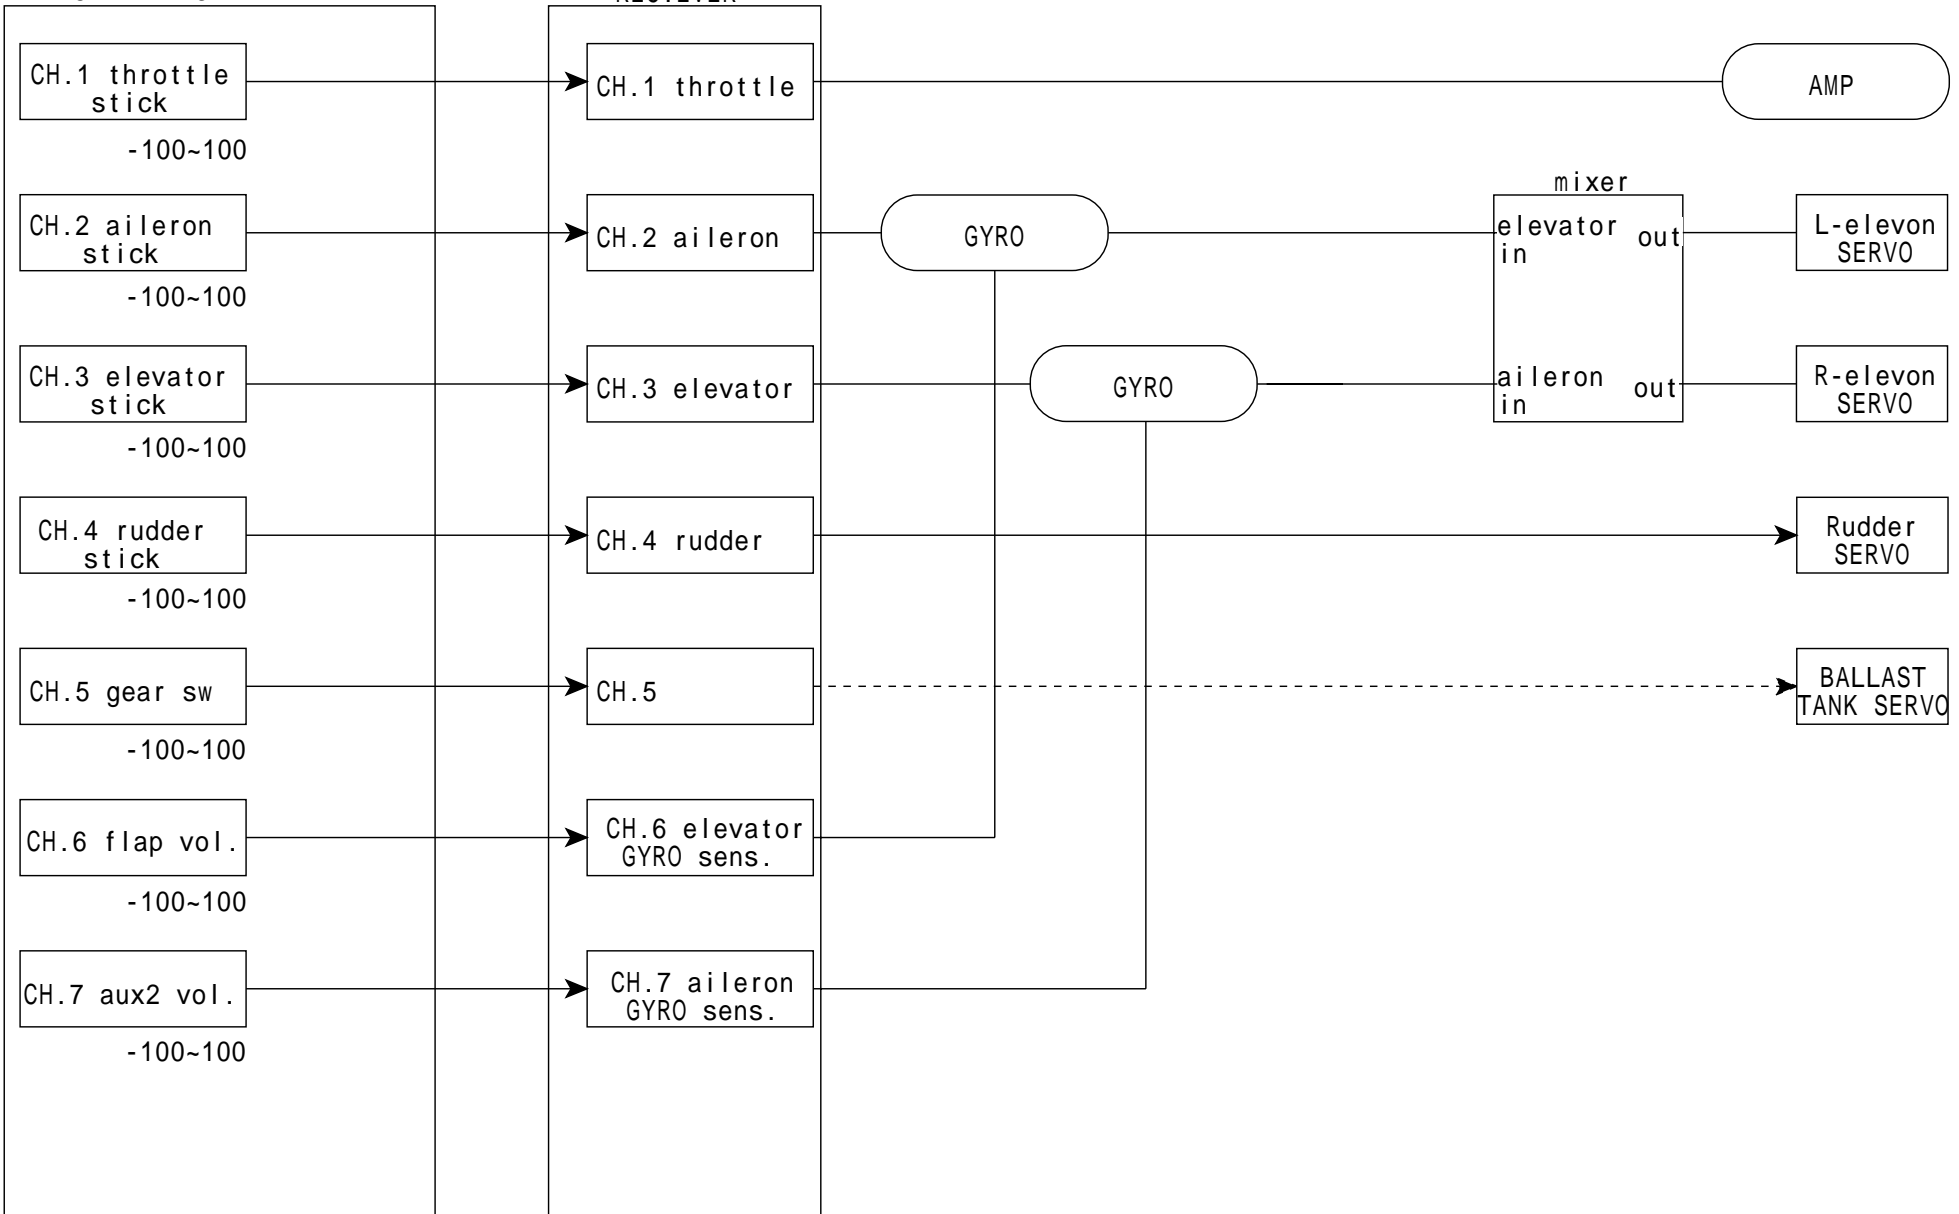

# DENDENHIKO

TRANSMITTER JR

RECIEVER

## XF2Y-1 SEA DART DIAGRAM

2010/12/13